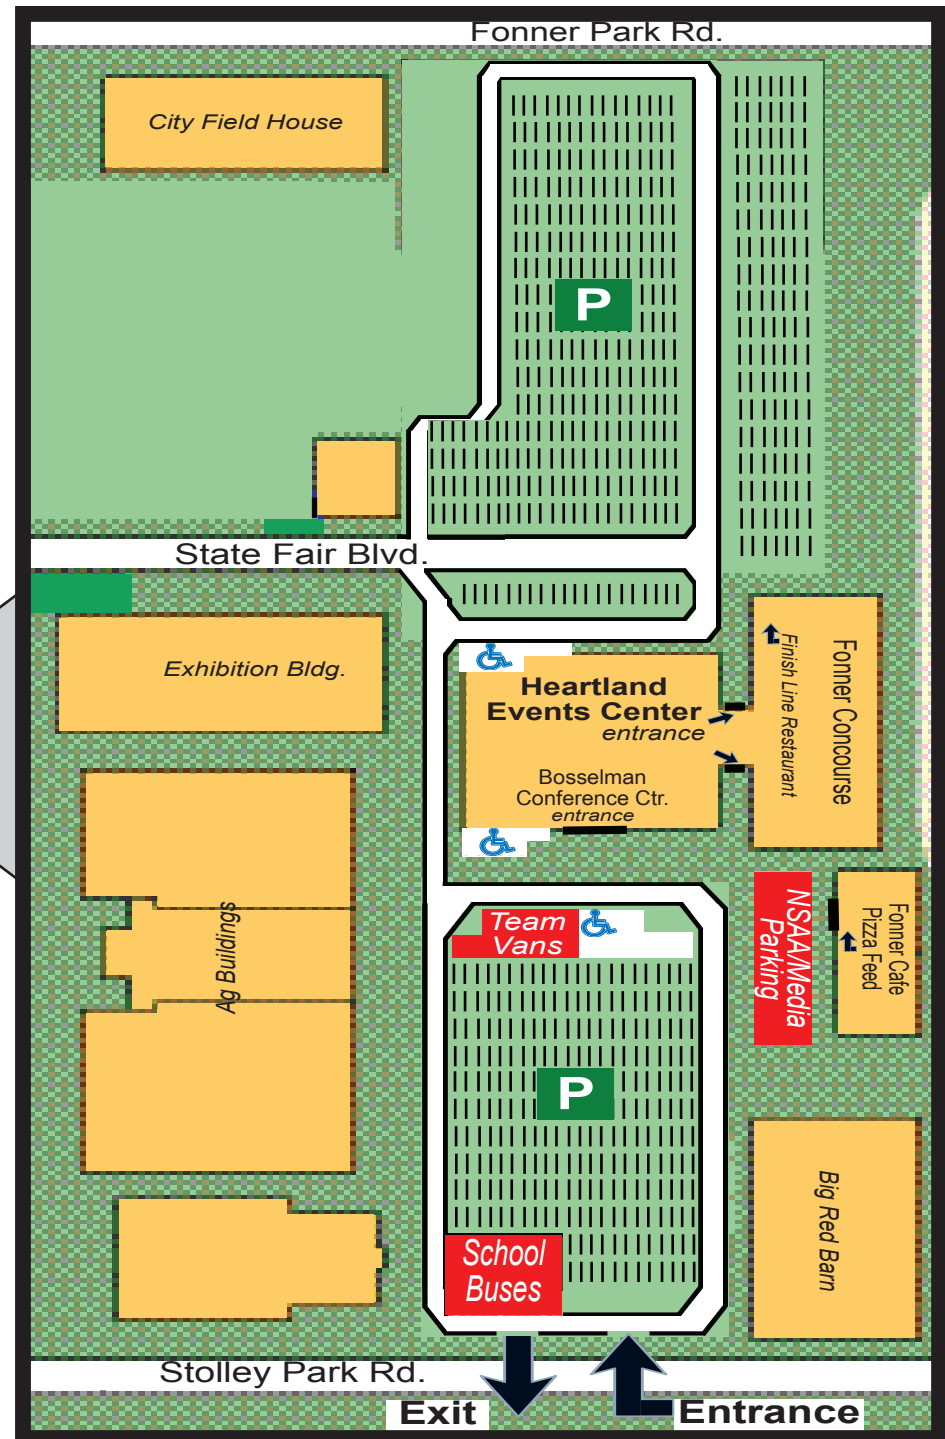

2011 Nebraska State Volleyball Championships

~ Parking Map ~

Symbols

- P** Public Parking
- Handicap Parking

Entrances for the Championships may be accessed from S. Locust Street or Stolley Park Road.

Parking for the 2011 Nebraska State Volleyball Championships is \$5 at Heartland Events Center.