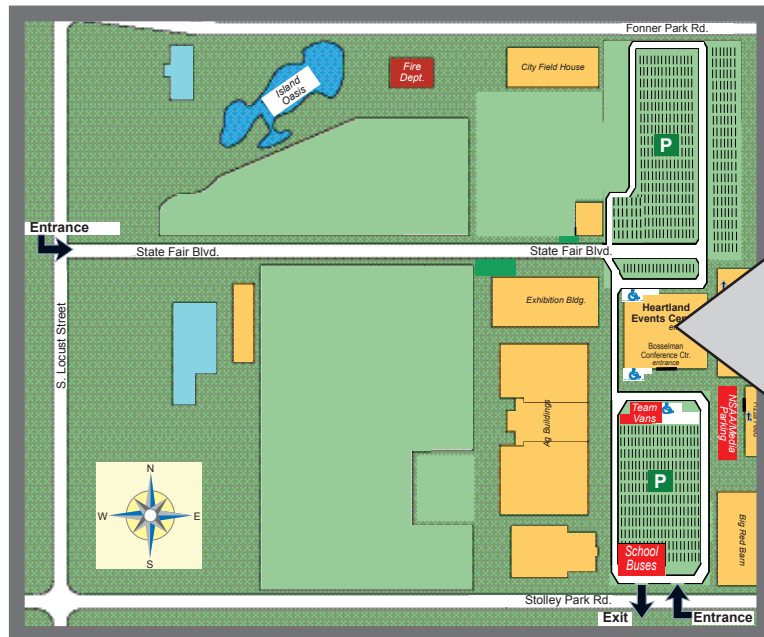

2011 Nebraska State Volleyball Championships

~ Parking Map ~

Symbols

- P** Public Parking
- Handicap Parking

Entrances for the Championships may be accessed from S. Locust Street or Stolley Park Road.

Parking for the 2011 Nebraska State Volleyball Championships is \$5 at Heartland Events Center.